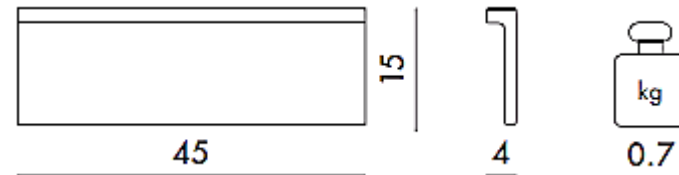

Item type: Shelf

Item code: 9921/XX

Designer: Ludovica and Roberto Palomba

Color: Chrome

Dimension: 45 x 15 x 4 cm

Please click the link for more option and finishes:

https://www.kartell.com/IT/it/ludovica-roboto-palomba/shelfish/09920?variantName=x_colorVariant&variantValue=XX